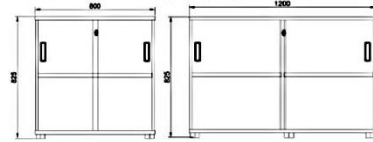

## BTC Series

The **BTC** series cabinet family comes with a full range of different choice of Cabinet height, width, door options and storage function. Backed with Materials in international standard, BT series cabinet is your essential Choice in office setup.

## BTC Series

- Melamine Board in E0 Standard
- Full Range of Height and Width Options
- Available in Open Shelf, Sliding Door or Swing Door
- Sliding Door w/ Recessed Handle for Safety Concern
- Imported Locking Device

700-900Wmm      1000-1600Wmm

**Sliding Door Cabinet H750**

- BT-0707S-□ 700W x 400D x 750H
- BT-0708S-□ 800W x 400D x 750H
- BT-0709S-□ 900W x 400D x 750H
- BT-0710S-□ 1000W x 400D x 750H
- BT-0711S-□ 1100W x 400D x 750H
- BT-0712S-□ 1200W x 400D x 750H
- BT-0713S-□ 1300W x 400D x 750H
- BT-0714S-□ 1400W x 400D x 750H
- BT-0715S-□ 1500W x 400D x 750H
- BT-0716S-□ 1600W x 400D x 750H

700-900Wmm      1000-1600Wmm

**Sliding Door Cabinet H825**

- BT-0807S-□ 700W x 400D x 825H
- BT-0808S-□ 800W x 400D x 825H
- BT-0809S-□ 900W x 400D x 825H
- BT-0810S-□ 1000W x 400D x 825H
- BT-0811S-□ 1100W x 400D x 825H
- BT-0812S-□ 1200W x 400D x 825H
- BT-0813S-□ 1300W x 400D x 825H
- BT-0814S-□ 1400W x 400D x 825H
- BT-0815S-□ 1500W x 400D x 825H
- BT-0816S-□ 1600W x 400D x 825H