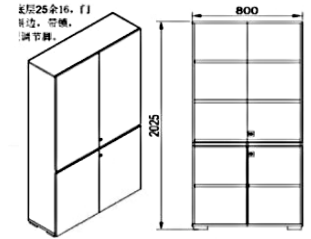

Swing Door Cabinet H2025

- BT-2007W-□ 700W x 400D x 2025H
- BT-2008W-□ 800W x 400D x 2025H
- BT-2009W-□ 900W x 400D x 2025H
- BT-2010W-□ 1000W x 400D x 2025H
- BT-2011W-□ 1100W x 400D x 2025H
- BT-2012W-□ 1200W x 400D x 2025H

	CAB-TCW-11-08	800*400*850		CAB-TCL-22-08	800*400*850
	CAB-TCW-11-12	1200*400*850		CAB-TCL-22-12	1182*400*850
	CAB-TCL-11-08	800*400*850		CAB-TCW-22-08	800*400*850
	CAB-TCL-11-12	1184*400*850		CAB-TCW-22-12	1200*400*850

	CAB-M2WD (BT-MP2)	402*470*503
	CAB-FS3WD (BT-CP3)	402*470*605/725
	CAB-M3WD (BT-MP3)	402*470*635
	CAB-F3WD (BT-FP3)	400*580*725
	CAB-CU-S	402*470*36
	CAB-CU-T	402*470*50