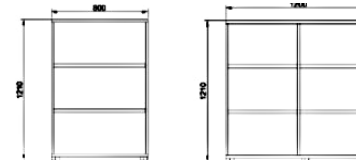

**Sliding Door Cabinet H2025**

- BT-2007S-□ 700W x 400D x 2025H
- BT-2008S-□ 800W x 400D x 2025H
- BT-2009S-□ 900W x 400D x 2025H
- BT-2010S-□ 1000W x 400D x 2025H
- BT-2011S-□ 1100W x 400D x 2025H
- BT-2012S-□ 1200W x 400D x 2025H
- BT-2013S-□ 1300W x 400D x 2025H
- BT-2014S-□ 1400W x 400D x 2025H
- BT-2015S-□ 1500W x 400D x 2025H
- BT-2016S-□ 1600W x 400D x 2025H

700-900Wmm      1000-1600Wmm

**Open Shelf Cabinet H750**

- BT-0707C-□ 700W x 400D x 750H
- BT-0708C-□ 800W x 400D x 750H
- BT-0709C-□ 900W x 400D x 750H
- BT-0710C-□ 1000W x 400D x 750H
- BT-0711C-□ 1100W x 400D x 750H
- BT-0712C-□ 1200W x 400D x 750H
- BT-0713C-□ 1300W x 400D x 750H
- BT-0714C-□ 1400W x 400D x 750H
- BT-0715C-□ 1500W x 400D x 750H
- BT-0716C-□ 1600W x 400D x 750H

700-900Wmm      1000-1600Wmm

**Open Shelf Cabinet H825**

- BT-0807C-□ 700W x 400D x 825H
- BT-0808C-□ 800W x 400D x 825H
- BT-0809C-□ 900W x 400D x 825H
- BT-0810C-□ 1000W x 400D x 825H
- BT-0811C-□ 1100W x 400D x 825H
- BT-0812C-□ 1200W x 400D x 825H
- BT-0813C-□ 1300W x 400D x 825H
- BT-0814C-□ 1400W x 400D x 825H
- BT-0815C-□ 1500W x 400D x 825H
- BT-0816C-□ 1600W x 400D x 825H

700-900Wmm      1000-1600Wmm

**Open Shelf Cabinet H1210**

- BT-1207C-□ 700W x 400D x 1210H
- BT-1208C-□ 800W x 400D x 1210H
- BT-1209C-□ 900W x 400D x 1210H
- BT-1210C-□ 1000W x 400D x 1210H
- BT-1211C-□ 1100W x 400D x 1210H
- BT-1212C-□ 1200W x 400D x 1210H
- BT-1213C-□ 1300W x 400D x 1210H
- BT-1214C-□ 1400W x 400D x 1210H
- BT-1215C-□ 1500W x 400D x 1210H
- BT-1216C-□ 1600W x 400D x 1210H