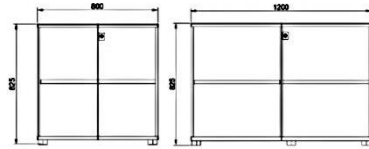

700-900Wmm 1000-1200Wmm

Swing Door Cabinet H825

- BT-0807W-□ 700W x 400D x 825H
- BT-0808W-□ 800W x 400D x 825H
- BT-0809W-□ 900W x 400D x 825H
- BT-0810W-□ 1000W x 400D x 825H
- BT-0811W-□ 1100W x 400D x 825H
- BT-0812W-□ 1200W x 400D x 825H