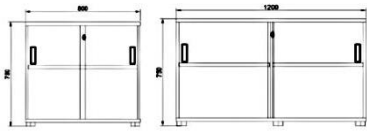

## BTC Series

The **BTC** series cabinet family comes with a full range of different choice of Cabinet height, width, door options and storage function. Backed with Materials in international standard, BT series cabinet is your essential Choice in office setup.

## BTC Series

- Melamine Board in E0 Standard
- Full Range of Height and Width Options
- Available in Open Shelf, Sliding Door or Swing Door
- Sliding Door w/ Recessed Handle for Safety Concern
- Imported Locking Device

700-900Wmm      1000-1600Wmm

**Sliding Door Cabinet H750**

- BT-0707S-□ 700W x 400D x 750H
- BT-0708S-□ 800W x 400D x 750H
- BT-0709S-□ 900W x 400D x 750H
- BT-0710S-□ 1000W x 400D x 750H
- BT-0711S-□ 1100W x 400D x 750H
- BT-0712S-□ 1200W x 400D x 750H
- BT-0713S-□ 1300W x 400D x 750H
- BT-0714S-□ 1400W x 400D x 750H
- BT-0715S-□ 1500W x 400D x 750H
- BT-0716S-□ 1600W x 400D x 750H