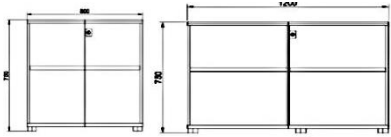

700-900Wmm      1000-1600Wmm

**Open Shelf Cabinet H750**

- BT-0707C-□ 700W x 400D x 750H
- BT-0708C-□ 800W x 400D x 750H
- BT-0709C-□ 900W x 400D x 750H
- BT-0710C-□ 1000W x 400D x 750H
- BT-0711C-□ 1100W x 400D x 750H
- BT-0712C-□ 1200W x 400D x 750H
- BT-0713C-□ 1300W x 400D x 750H
- BT-0714C-□ 1400W x 400D x 750H
- BT-0715C-□ 1500W x 400D x 750H
- BT-0716C-□ 1600W x 400D x 750H

700-900Wmm      1000-1600Wmm

**Open Shelf Cabinet H825**

- BT-0807C-□ 700W x 400D x 825H
- BT-0808C-□ 800W x 400D x 825H
- BT-0809C-□ 900W x 400D x 825H
- BT-0810C-□ 1000W x 400D x 825H
- BT-0811C-□ 1100W x 400D x 825H
- BT-0812C-□ 1200W x 400D x 825H
- BT-0813C-□ 1300W x 400D x 825H
- BT-0814C-□ 1400W x 400D x 825H
- BT-0815C-□ 1500W x 400D x 825H
- BT-0816C-□ 1600W x 400D x 825H

700-900Wmm      1000-1600Wmm

**Open Shelf Cabinet H1210**

- BT-1207C-□ 700W x 400D x 1210H
- BT-1208C-□ 800W x 400D x 1210H
- BT-1209C-□ 900W x 400D x 1210H
- BT-1210C-□ 1000W x 400D x 1210H
- BT-1211C-□ 1100W x 400D x 1210H
- BT-1212C-□ 1200W x 400D x 1210H
- BT-1213C-□ 1300W x 400D x 1210H
- BT-1214C-□ 1400W x 400D x 1210H
- BT-1215C-□ 1500W x 400D x 1210H
- BT-1216C-□ 1600W x 400D x 1210H

**Open Shelf Cabinet H2025**

- BT-2007C-□ 700W x 400D x 2025H
- BT-2008C-□ 800W x 400D x 2025H
- BT-2009C-□ 900W x 400D x 2025H
- BT-2010C-□ 1000W x 400D x 2025H
- BT-2011C-□ 1100W x 400D x 2025H
- BT-2012C-□ 1200W x 400D x 2025H
- BT-2013C-□ 1300W x 400D x 2025H
- BT-2014C-□ 1400W x 400D x 2025H
- BT-2015C-□ 1500W x 400D x 2025H
- BT-2016C-□ 1600W x 400D x 2025H