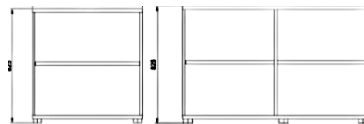

**Sliding Door Cabinet H2025**

- BT-2007S-□ 700W x 400D x 2025H
- BT-2008S-□ 800W x 400D x 2025H
- BT-2009S-□ 900W x 400D x 2025H
- BT-2010S-□ 1000W x 400D x 2025H
- BT-2011S-□ 1100W x 400D x 2025H
- BT-2012S-□ 1200W x 400D x 2025H
- BT-2013S-□ 1300W x 400D x 2025H
- BT-2014S-□ 1400W x 400D x 2025H
- BT-2015S-□ 1500W x 400D x 2025H
- BT-2016S-□ 1600W x 400D x 2025H

700-900Wmm      1000-1600Wmm

**Open Shelf Cabinet H750**

- BT-0707C-□ 700W x 400D x 750H
- BT-0708C-□ 800W x 400D x 750H
- BT-0709C-□ 900W x 400D x 750H
- BT-0710C-□ 1000W x 400D x 750H
- BT-0711C-□ 1100W x 400D x 750H
- BT-0712C-□ 1200W x 400D x 750H
- BT-0713C-□ 1300W x 400D x 750H
- BT-0714C-□ 1400W x 400D x 750H
- BT-0715C-□ 1500W x 400D x 750H
- BT-0716C-□ 1600W x 400D x 750H