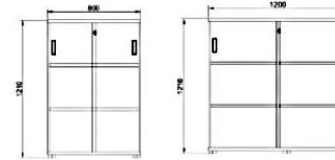

## BTC Series

- Melamine Board in E0 Standard
- Full Range of Height and Width Options
- Available in Open Shelf, Sliding Door or Swing Door
- Sliding Door w/ Recessed Handle for Safety Concern
- Imported Locking Device

700-900Wmm      1000-1600Wmm

**Sliding Door Cabinet H750**

- BT-0707S-□ 700W x 400D x 750H
- BT-0708S-□ 800W x 400D x 750H
- BT-0709S-□ 900W x 400D x 750H
- BT-0710S-□ 1000W x 400D x 750H
- BT-0711S-□ 1100W x 400D x 750H
- BT-0712S-□ 1200W x 400D x 750H
- BT-0713S-□ 1300W x 400D x 750H
- BT-0714S-□ 1400W x 400D x 750H
- BT-0715S-□ 1500W x 400D x 750H
- BT-0716S-□ 1600W x 400D x 750H

700-900Wmm      1000-1600Wmm

**Sliding Door Cabinet H825**

- BT-0807S-□ 700W x 400D x 825H
- BT-0808S-□ 800W x 400D x 825H
- BT-0809S-□ 900W x 400D x 825H
- BT-0810S-□ 1000W x 400D x 825H
- BT-0811S-□ 1100W x 400D x 825H
- BT-0812S-□ 1200W x 400D x 825H
- BT-0813S-□ 1300W x 400D x 825H
- BT-0814S-□ 1400W x 400D x 825H
- BT-0815S-□ 1500W x 400D x 825H
- BT-0816S-□ 1600W x 400D x 825H