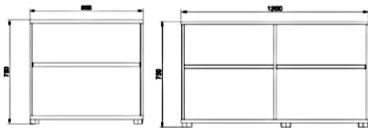

700-900Wmm   1000-1600Wmm

Open Shelf Cabinet H750

- BT-0707C-□ 700W x 400D x 750H
- BT-0708C-□ 800W x 400D x 750H
- BT-0709C-□ 900W x 400D x 750H
- BT-0710C-□ 1000W x 400D x 750H
- BT-0711C-□ 1100W x 400D x 750H
- BT-0712C-□ 1200W x 400D x 750H
- BT-0713C-□ 1300W x 400D x 750H
- BT-0714C-□ 1400W x 400D x 750H
- BT-0715C-□ 1500W x 400D x 750H
- BT-0716C-□ 1600W x 400D x 750H